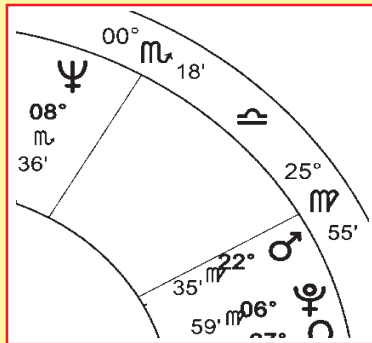

### How to read *Intercepted Signs*

**A**N Intercepted Sign is a chart containing a sign of the Zodiac that has no house cusp. In other words, when two houses sandwich a sign between them. See the example to the right, from 8th house of the President-elect's official 7:24 pm birth chart. These always come in opposing pairs, and elsewhere in the chart there will be two pairs of houses with only two signs on them, but that's a story for another day.